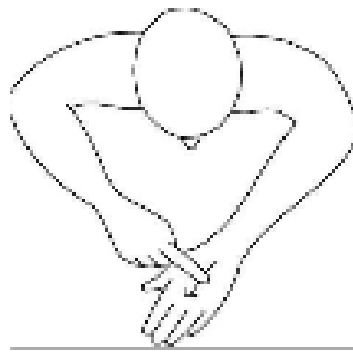

elephant

Cupped hand  
shows shape  
of trunk

same

different

colours

grey

red

blue