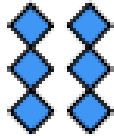

elephant

Cupped hand  
shows shape  
of trunk

same

different

colours

grey

red

blue