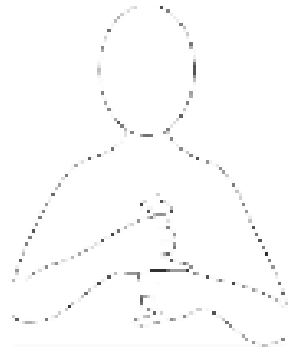

elephant

Cupped hand  
shows shape  
of trunk

same

different

colours

grey

red

blue