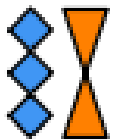

elephant

Cupped hand  
shows shape  
of trunk

same

different

colours

grey

red

blue