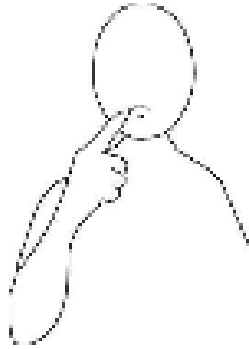

elephant

Cupped hand  
shows shape  
of trunk

same

different

colours

grey

red

blue