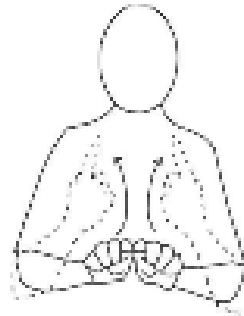

elephant

Cupped hand  
shows shape  
of trunk

same

different

colours

grey

red

blue