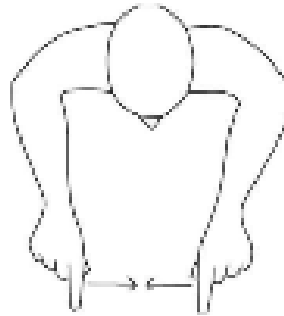

elephant

Cupped hand  
shows shape  
of trunk

same

different

colours

grey

red

blue